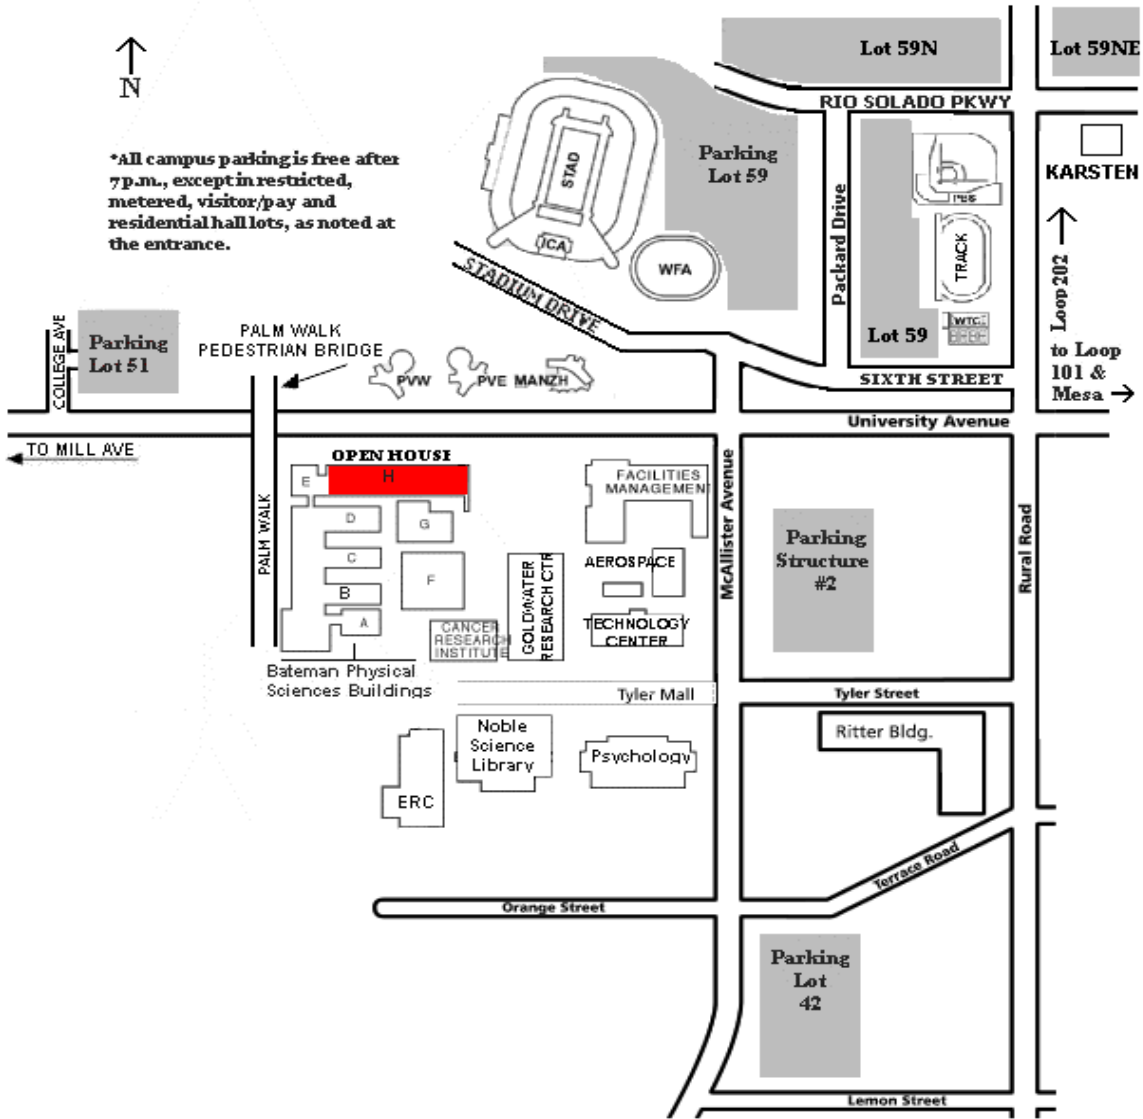

*All campus parking is free after 7 p.m., except in restricted, metered, visitor/pay and residential hall lots, as noted at the entrance.

OPEN HOUSE

Bateman Physical Sciences Buildings

Tyler Mall

ERC

Noble Science Library

PALM WALK PEDESTRIAN BRIDGE

PVW

PVE MANZH

McAllister Avenue

Rural Road

RIO SOLADO PKWY

SIXTH STREET

University Avenue

Tyler Street

Ritter Bldg.

Terrace Road

Lemon Street

Lot 59N

Lot 59NE

Parking Lot 59

Lot 59

KARSTEN

Loop 202

to Loop 101 & Mesa

COLLEGE AVE

Parking Lot 51

TO MILL AVE

Packard Drive

STADIUM DRIVE